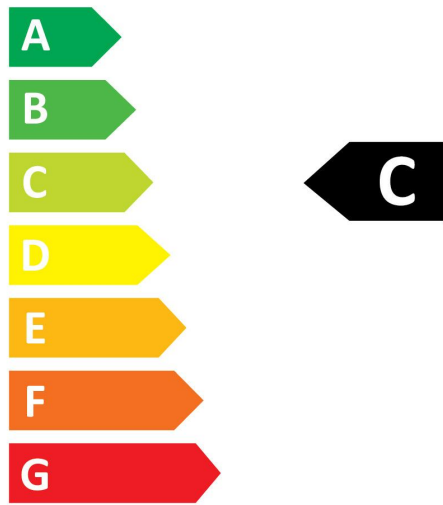

ToLEDo Superia T8 CCG and AC

ToLEDo SUPERIA T8 CCG L 1500 3850LM 830 75K PET SL
0030248

SYLVANIA

0030248

23
kWh/1000h

2019/2015