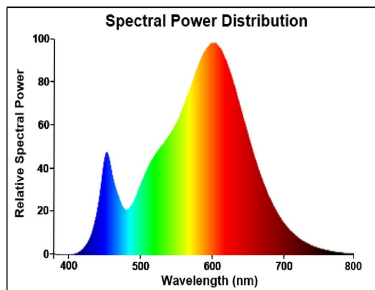

ToLEDo Superia T8 CCG and AC

ToLEDo SUPERIA T8 CCG L 1500 3850LM 830 75K PET SL
0030248

Safety data

Optimal operating condition (°C)	-20-55
Breakage cleaning instructions	Not applicable
Special purpose lamp	No
Suitable for household illumination	Yes
Safety message	Suitable for totally enclosed fixture

PHOTOMETRY

TECHNICAL DRAWINGS